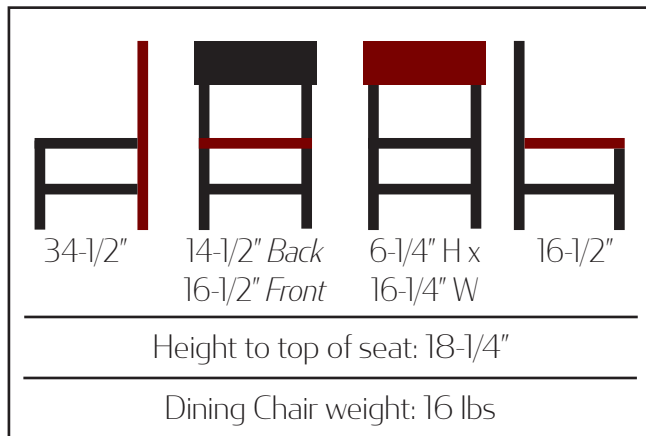

255 Welter Drive
Monticello, IA 52310

P: 877.465.4344
F: 877.465.4042
www.oakstreetmfg.com

TIMBER 2.0 SERIES METAL FRAME - WOOD SEAT/BACK SEATING

Timber 2.0 Chair

Timber 2.0 Barstool

- 7/8" thick wood seat & back in 3 stain/finish options: Distressed Timber, Black or Clear Coat
- 1.2mm steel frame
- 3/4" steel tubing
- 100% welded frame
- Black sandtex finish
- Premium extended life, non-marring glides
- Ships assembled
- Stackable: No