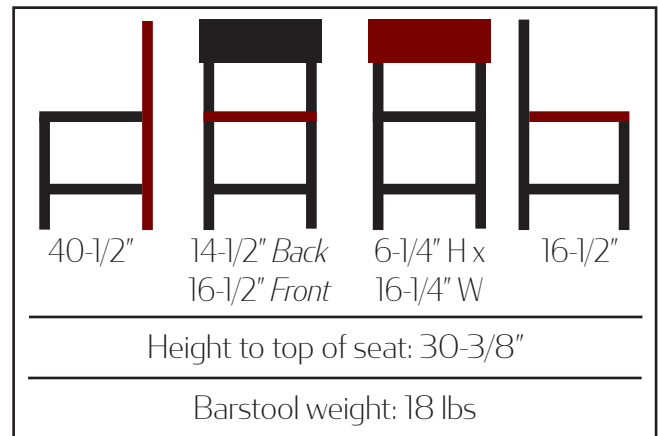

255 Welter Drive
Monticello, IA 52310

P: 877.465.4344
F: 877.465.4042
www.oakstreetmfg.com

TIMBER 2.0 SERIES METAL FRAME - WOOD SEAT/BACK SEATING

Timber 2.0 Chair

Timber 2.0 Barstool

- 7/8" thick wood seat & back in 3 stain/finish options: Distressed Timber, Black or Clear Coat
- 1.2mm steel frame
- 3/4" steel tubing
- 100% welded frame
- Black sandtex finish
- Premium extended life, non-marring glides
- Ships assembled
- Stackable: No