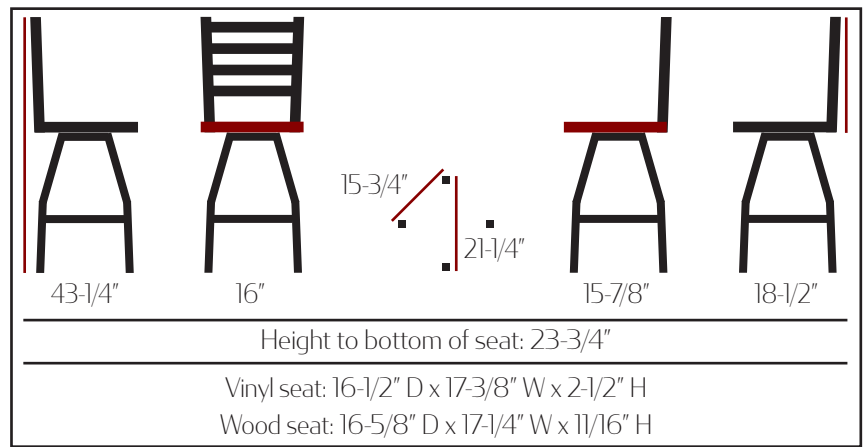

255 Welter Drive
Monticello, IA 52310

P: 877.465.4344
F: 877.465.4042
www.oakstreetmfg.com

CLEAR COAT LADDERBACK COUNTER HEIGHT METAL FRAME SWIVEL STOOL: SLO35CS

Plain welds

Brass welds

- Premium clear coat finish (plain or brass welds - *customer must specify*)
- 1.2mm steel frame, 1-1/4" steel tubing
- 100% welded frame & footring
- Heavy-duty 4 degree slant swivel attached to frame
- Non-marring glides

- Seat ships unattached - simple seat attachment required
- Barstool weight: 28 lbs
- Stackable: No
- *Also available in Restaurant Dining Chair & Barstool*