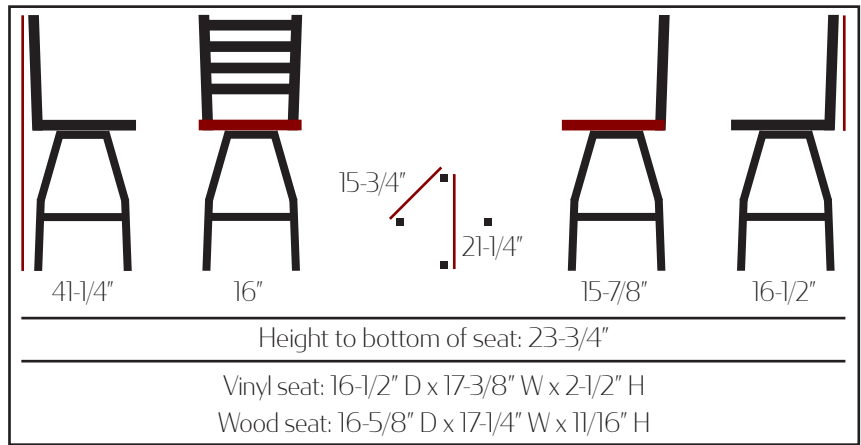

255 Welter Drive
Monticello, IA 52310

P: 877.465.4344
F: 877.465.4042
www.oakstreetmfg.com

STANDARD LADDERBACK COUNTER HEIGHT METAL FRAME SWIVEL STOOL: SLO301S

- Premium black powder coat wrinkle finish
- 1.2mm steel frame, 1-1/4" steel tubing
- 100% welded frame & footring
- Heavy-duty 4 degree slant swivel attached to frame
- Non-marring glides
- Seat ships unattached - simple seat attachment required
- Barstool weight: 28 lbs
- Stackable: No
- Also available in Restaurant Dining Chair & Barstool