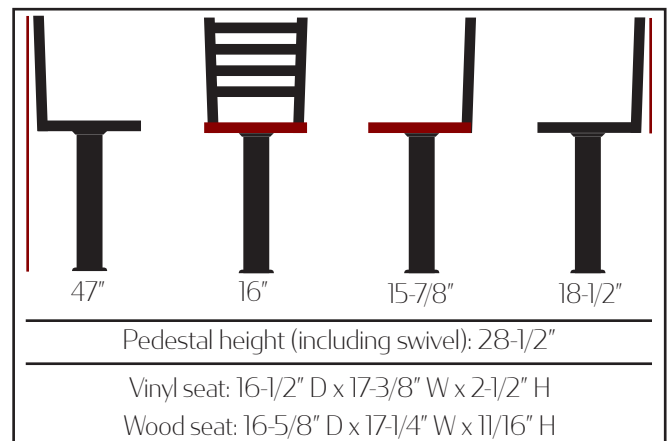

## CLEAR COAT LADDERBACK BAR HEIGHT BOLT DOWN PEDESTAL: SL6135C

Black vinyl seat SL6135C-BLK    Buckskin vinyl seat SL6135C-BUC    Espresso vinyl seat SL6135C-ESP    Red vinyl seat SL6135C-RED    Wine vinyl seat SL6135C-WINE    Blue Ridge vinyl seat SL6135C-BR    Gunmetal vinyl seat SL6135C-GM    Dove Gray vinyl seat SL6135C-GRAY    Hunter Green vinyl seat SL6135C-HG

Plain welds

Brass welds

- Pedestals have a black powder coat finish & feature a 2.5mm steel column with 4.5mm mounting plate
- All welded joints - nothing to fail
- Heavy-duty 4 degree slant swivel attached to frame
- Ladderback top features a premium clear coat finish - choice of brass or plain welds
- Available with the above shown vinyl & wood seat options - or custom upholstery
- Seats ship unattached - simple seat attachment is required
- Frame load capacity: 300 lbs