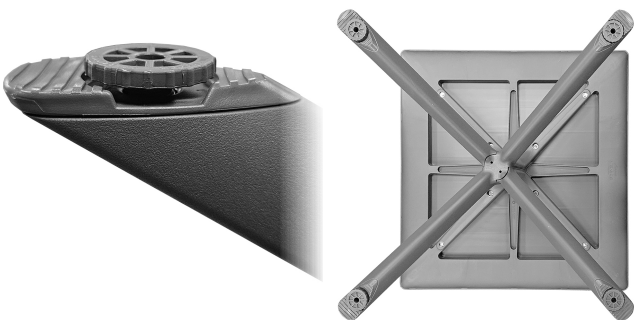

## SANDIA OUTDOOR DINING TABLE

*Iron Gray*  
**OD-SND3232-STD-IG**

### MODERN OUTDOOR DINING TABLE FOR PATIOS, BALCONIES & HOSPITALITY SPACES

The Sandia Dining Table is a clean-lined, modern dining table designed for both residential and commercial environments. Its simple and refined profile enhances patios, balconies, courtyards, cafés, and outdoor dining areas.

Crafted from durable polypropylene reinforced with glass fiber, this table is built to withstand demanding indoor and outdoor conditions while maintaining its appearance season after season.

### SPECIFICATIONS

Dimensions: 31.5" L × 31.5" W × 29.5" H

Net Weight: 26.5 lb

Material: Polypropylene with glass fiber reinforcement