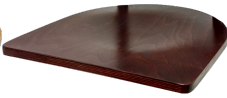

Seats & Backs

Vinyl Seats

Black Vinyl Seat (-BLK)
(SLSEAT-BLK)

Espresso Vinyl Seat (-ESP)
(SLSEAT-ESP)

Buckskin Vinyl Seat (-BUC)
(SLSEAT-BUC)

Wine Vinyl Seat (-WINE)
(SLSEAT-WINE)

Red Vinyl Seat (-RED)
(SLSEAT-RED)

Unlimited vinyl & upholstery options - call us or visit <http://bit.ly/vinyl-upholstery-fabric>

Vinyl Seat dimensions & weight:
17.375" W x 16.5" D x 2.5" H - 4 lbs

Wood Seats

Black dye w/ stain Seat (-WB)
(SLSEATWOODIMP-BLK)

Walnut stain Seat (-WA)
(SLSEATWOODIMP-WA)

Reclaimed Wood Seat (-RW)
(SLSEATWOODIMP-RECLAIM)

Barnwood Seat (-BW)
(SLSEATWOODIMP-BW)

Natural Clear Coat Seat (-NT)
(SLSEATWOODIMP-NT)

Mahogany stain Seat (-MH)
(SLSEATWOODIMP-MH)

Cherry stain Seat (-CH)
(SLSEATWOODIMP-CH)

Wood Seat dimensions & weight:
17.25" W x 16.625" D x 0.6875" H - 4 lbs

Solid Wood Seats

Walnut stain Seat (-WA)
(CW/BW-SEAT-WA)

Black stain Seat (-BLK)
(CW/BW-SEAT-BLK)